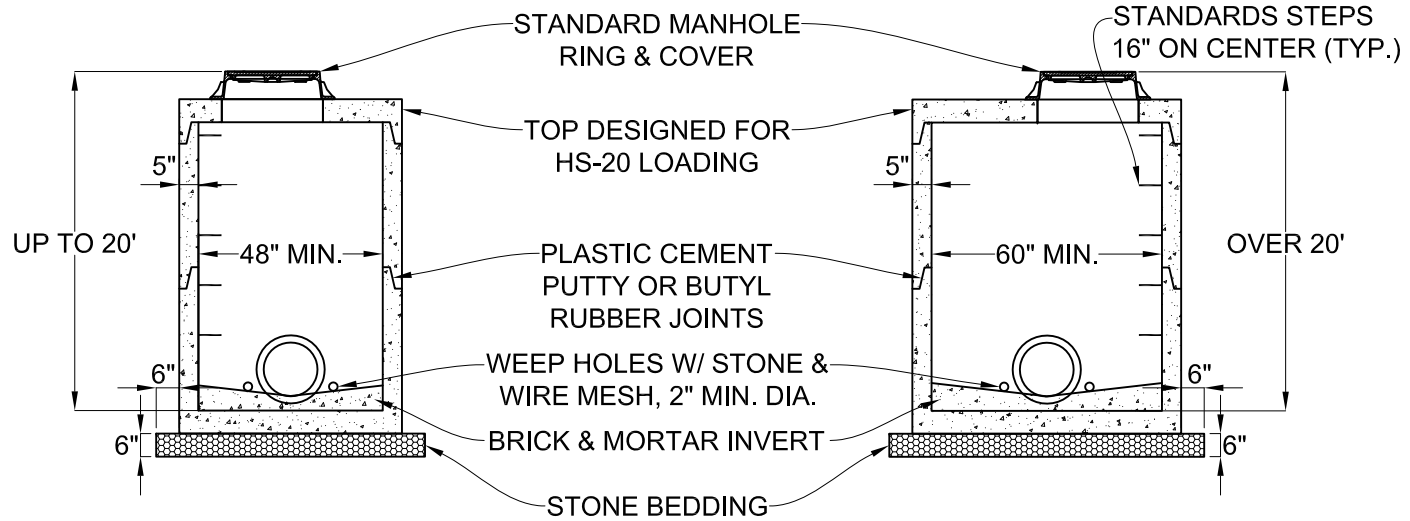

**STANDARD TYPE**  
(UP TO 20 FEET IN DEPTH)

**DEEP TYPE**  
(OVER 20 FEET IN DEPTH)

FLAT TOP DETAIL

FLAT TOP DETAIL

TRAFFIC AREAS: ECCENTRIC CONE ONLY  
NON-TRAFFIC AREAS: FLAT TOP ONLY