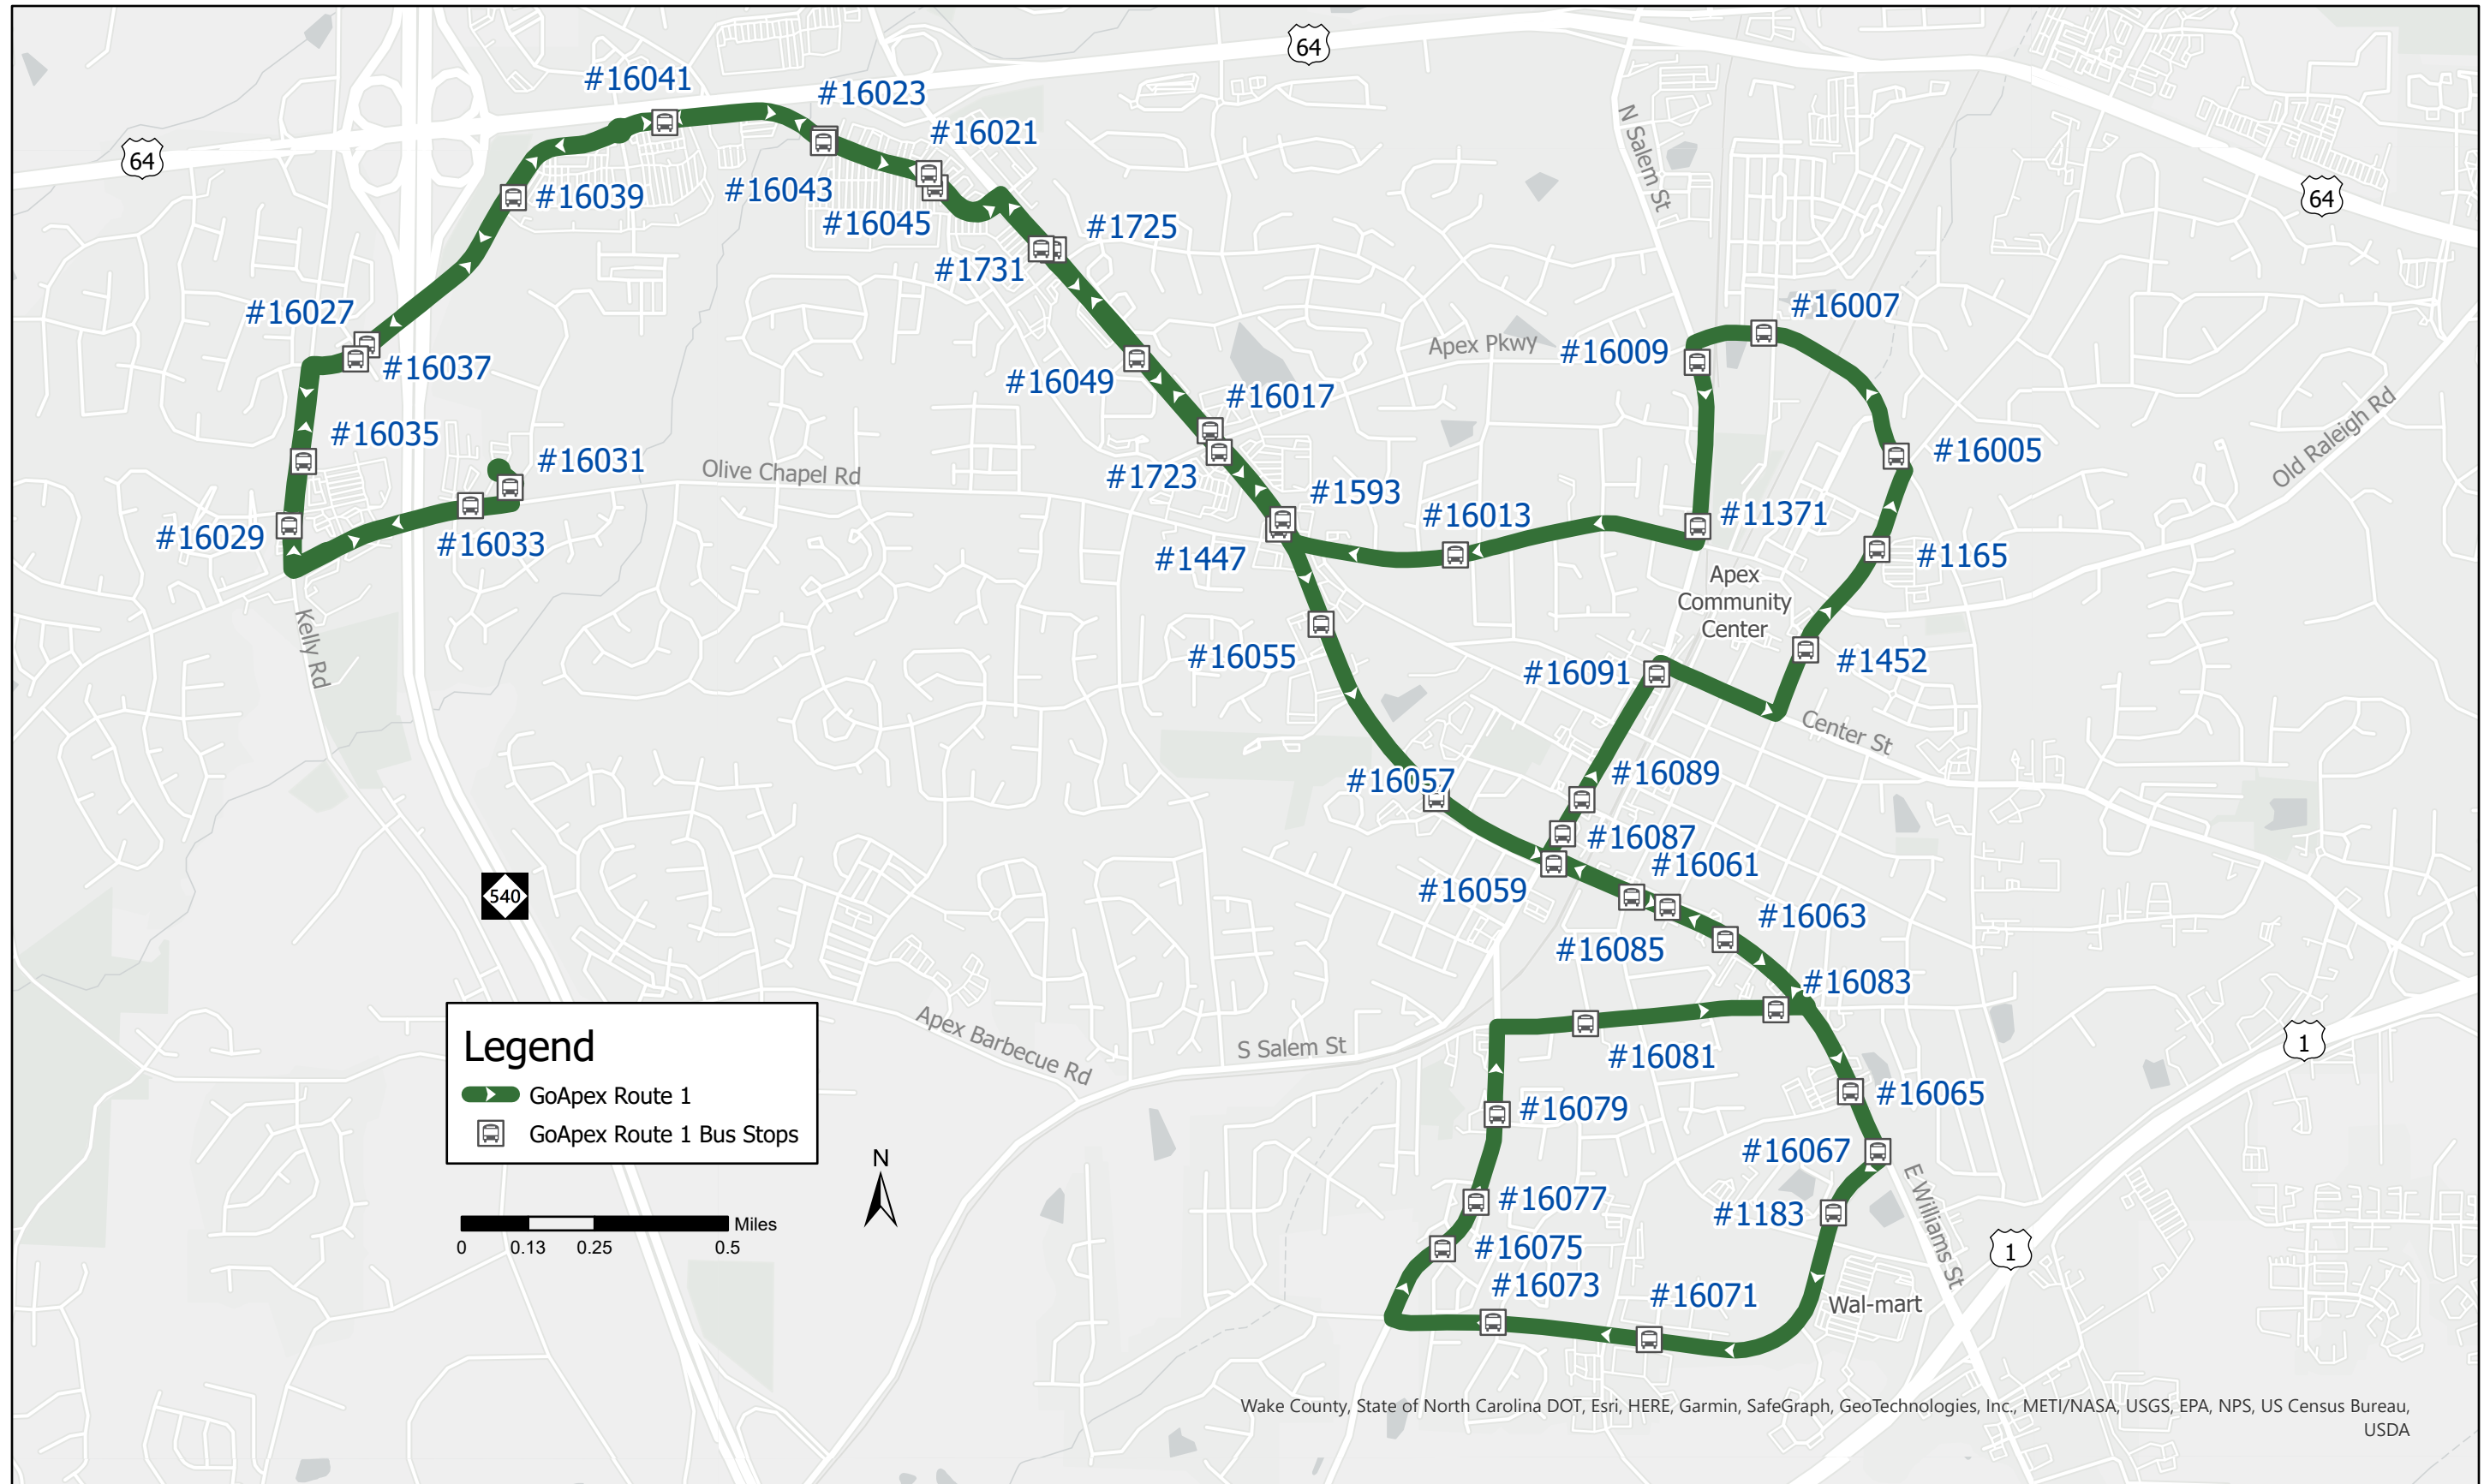

GoApex Route 1 Bus Stop Locations

Legend

- GoApex Route 1
- GoApex Route 1 Bus Stops

0 0.13 0.25 0.5 Miles

Wake County, State of North Carolina DOT, Esri, HERE, Garmin, SafeGraph, GeoTechnologies, Inc., METI/NASA, USGS, EPA, NPS, US Census Bureau, USDA