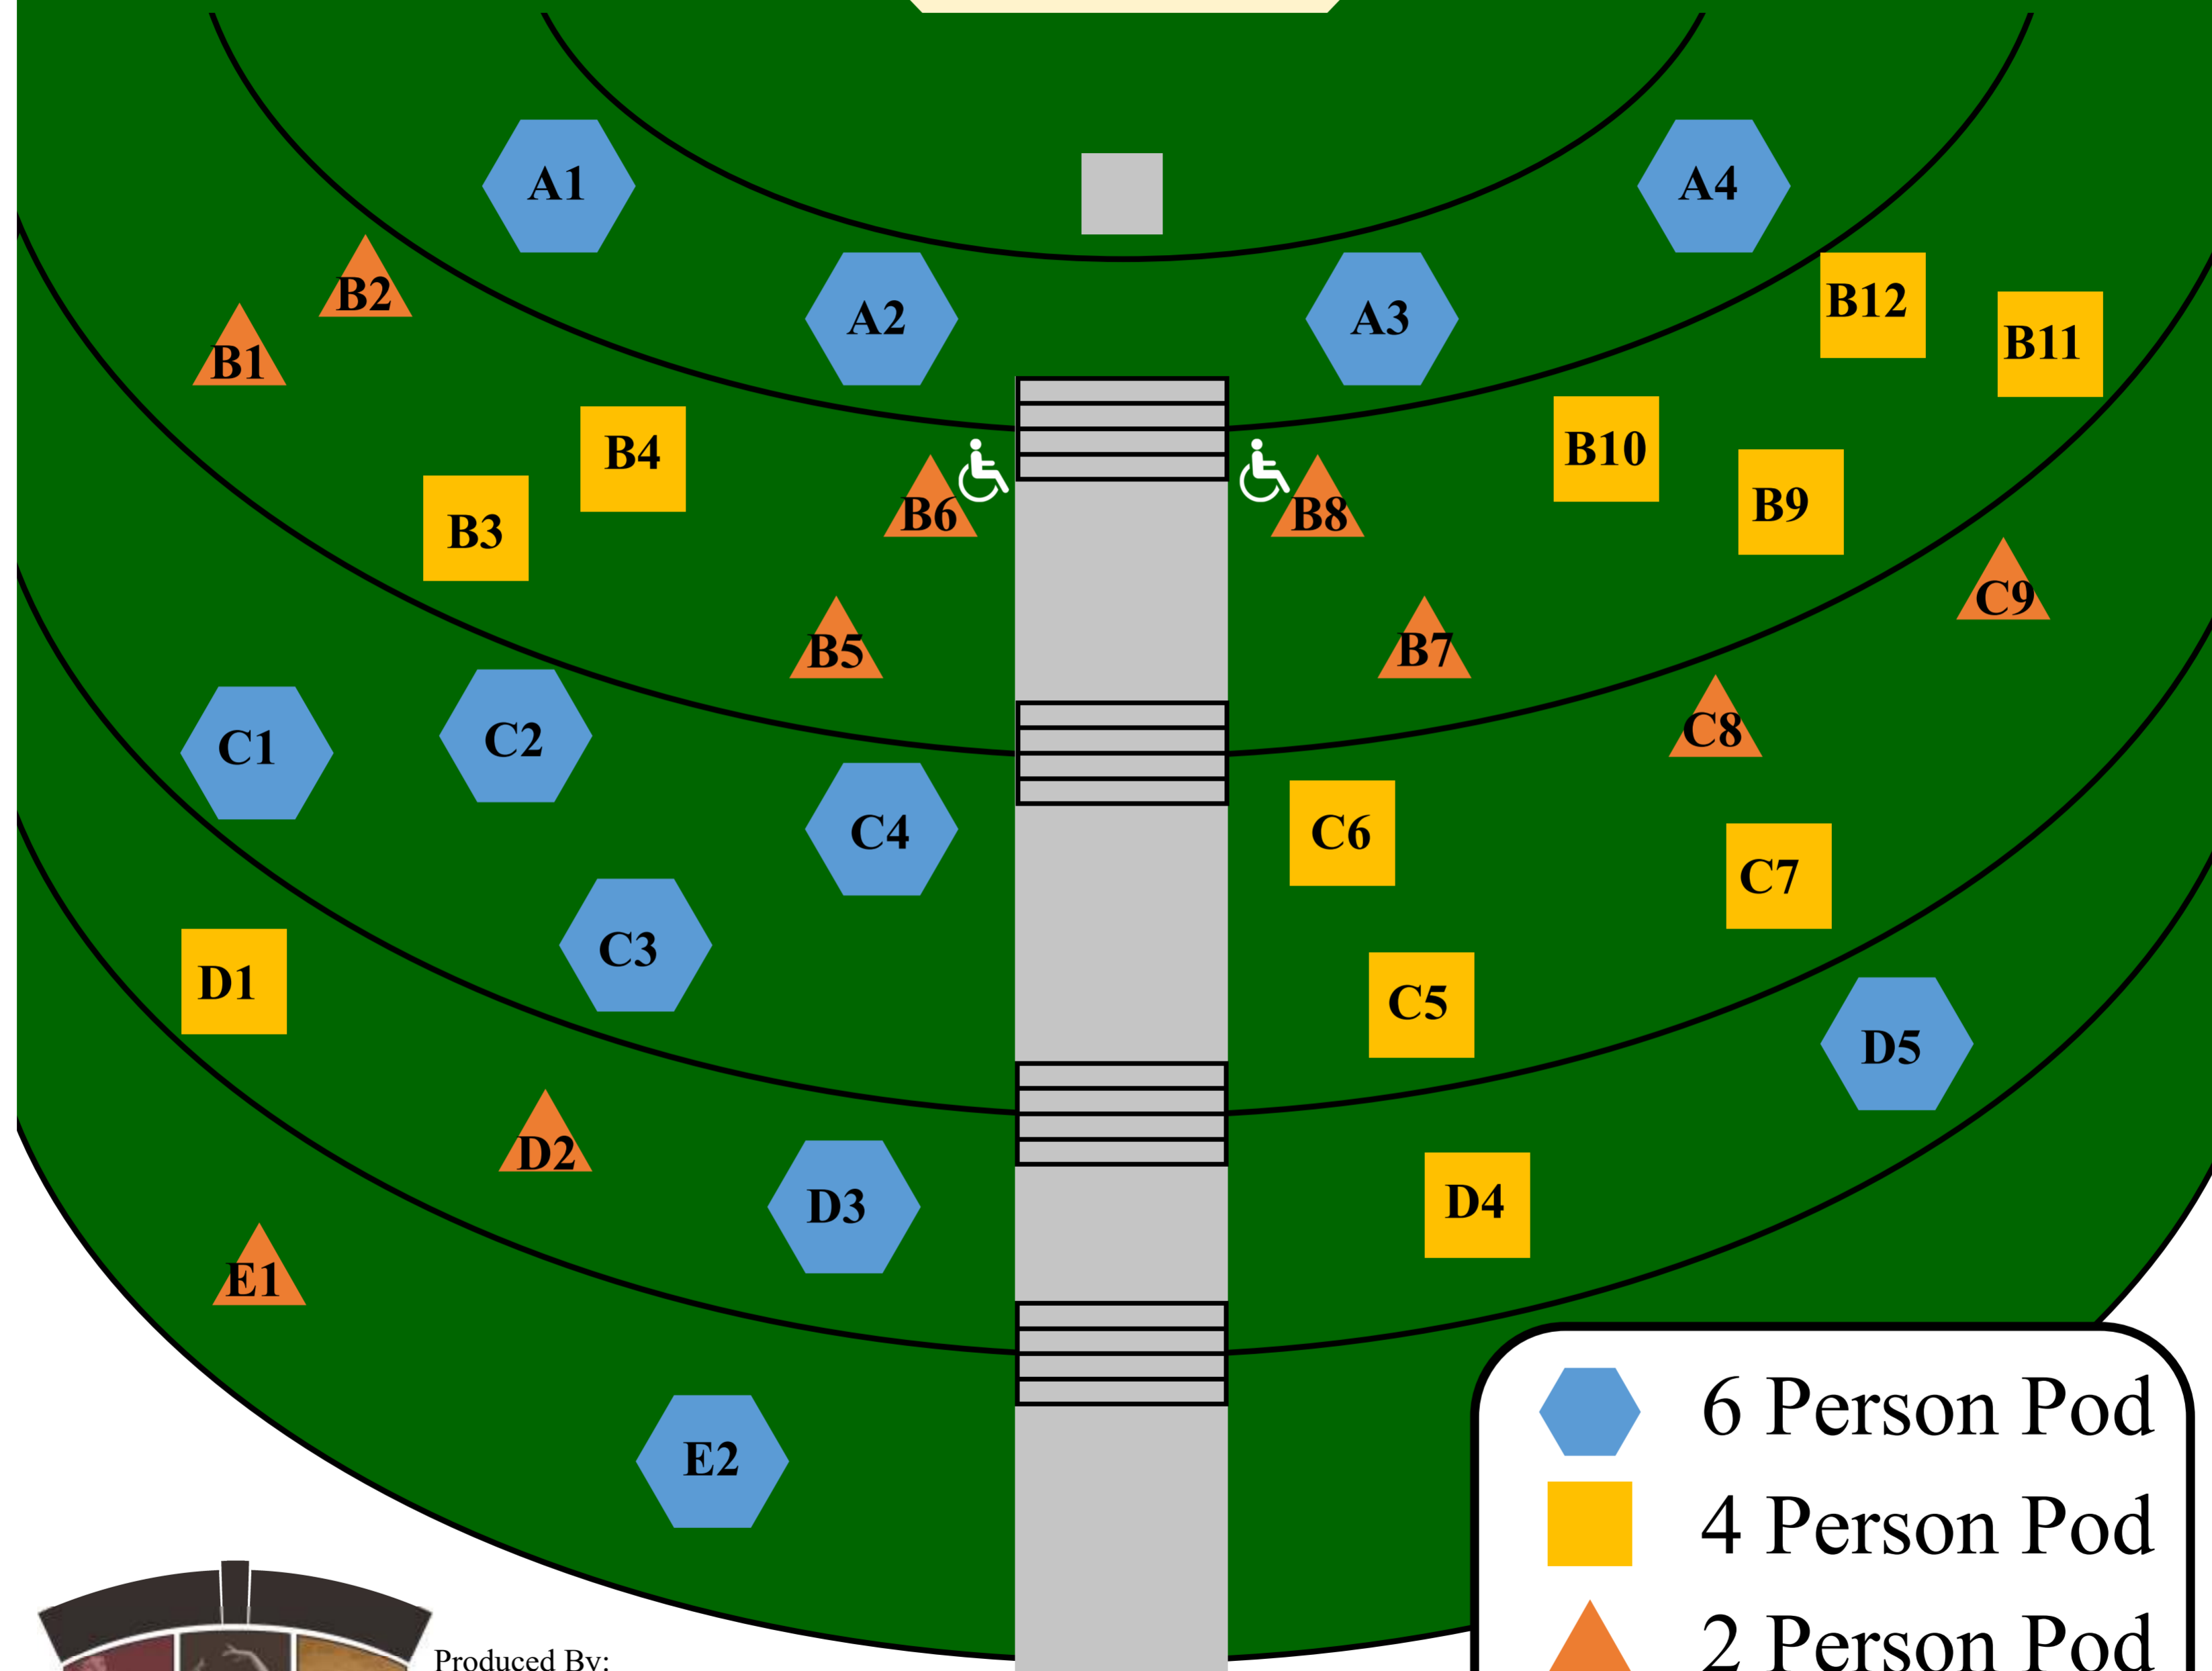

APEX NATURE PARK  
AMPHITHEATRE  
2600 Evans Road

# STAGE

-  6 Person Pod
  -  4 Person Pod
  -  2 Person Pod
- Pods are 6' apart.

Produced By:  
THE *Halle*  
CULTURAL  
ARTS CENTER

 Wheel Chair Accessible  
Seating (accessible by ramp)